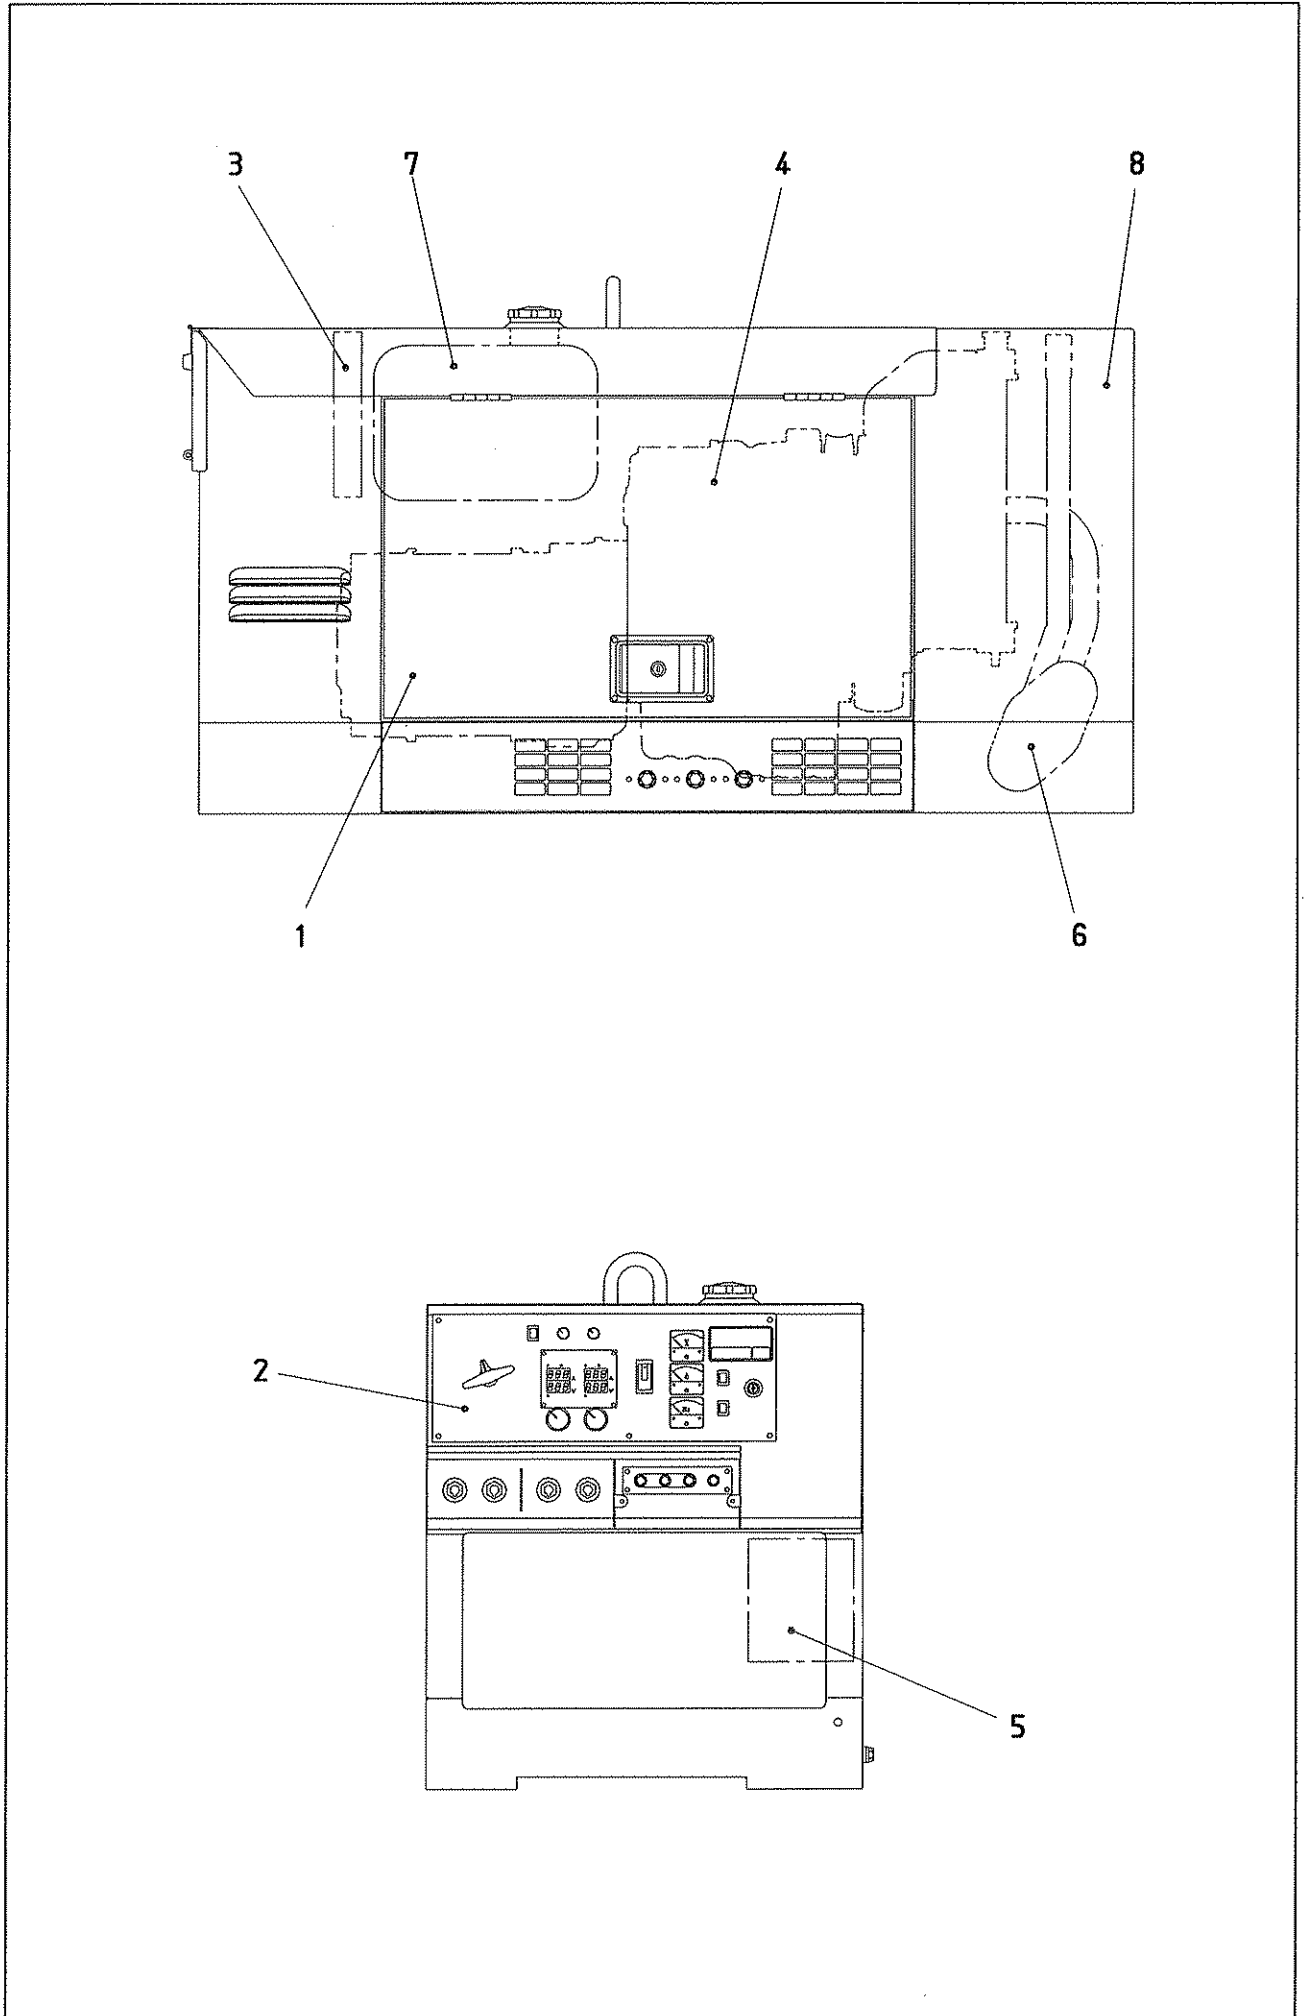

I N D E X

Name	Page
Engine-Driven DC Welder/Generator Set.....	1 - 1
Generator Ass'y.....	2 - 1
Control Panel Ass'y.....	3 - 1
Electric Parts Ass'y (Part 1).....	4 - 1
Electric Parts Ass'y (Part 2).....	5 - 1
Engine & Radiator Ass'y.....	6 - 1
Battery Ass'y.....	7 - 1
Muffler Ass'y.....	8 - 1
Fuel Tank Ass'y.....	9 - 1
Bonnet Ass'y (Part 1).....	10 - 1
Bonnet Ass'y (Part 2).....	11 - 1
Name Plate Ass'y.....	12 - 1