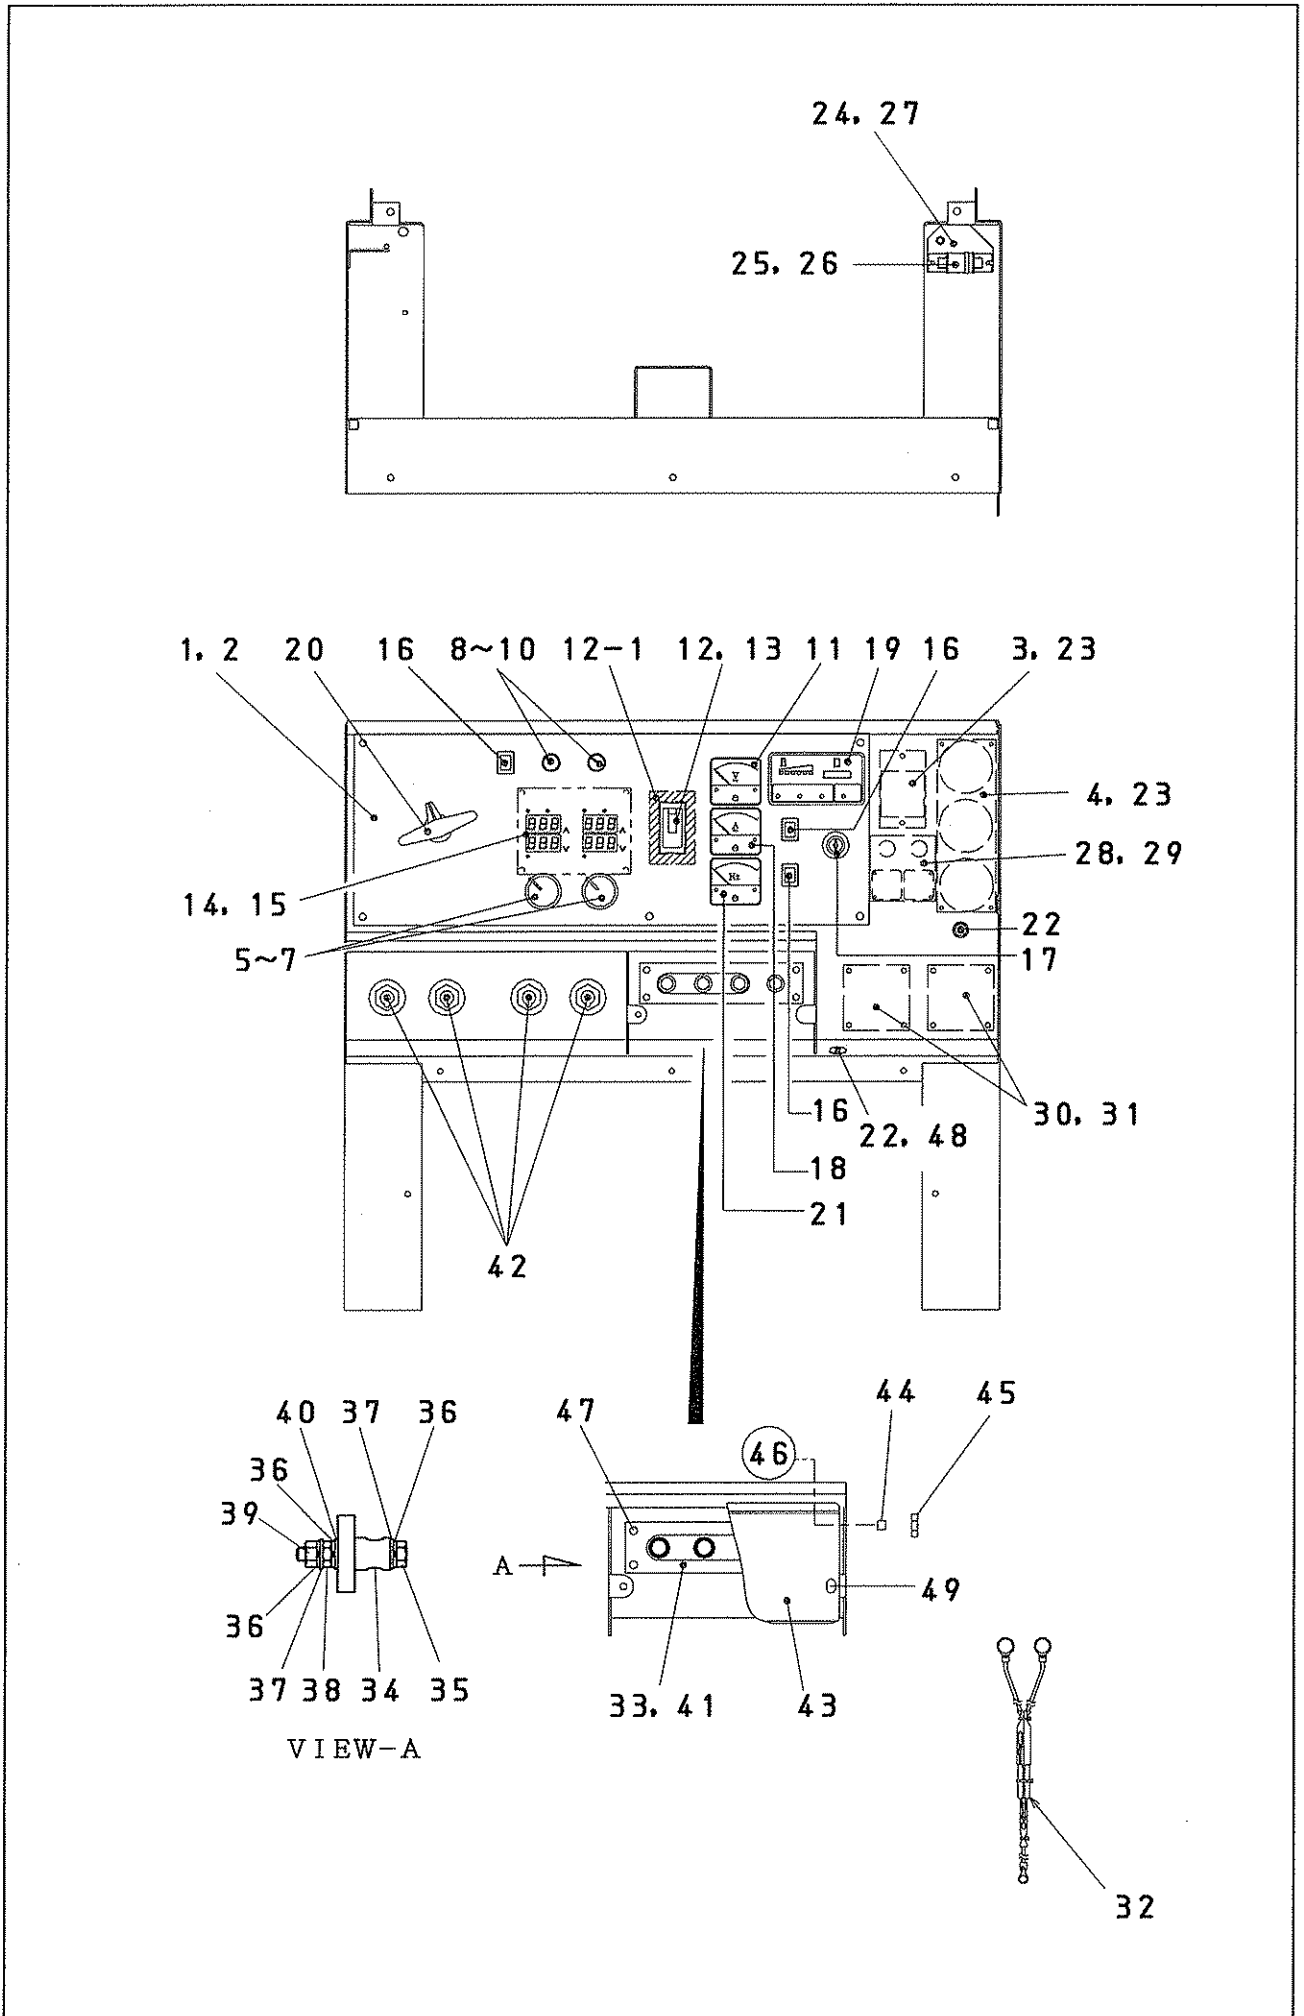

Key No.	Parts No.	Parts Name	Remarks	Q'ty				Symbol	Serial No.
				All	A	B	C		
1	D 65113 00402	Control Panel	D62240 00303	1					
2	Y 00218 06030	Machine Screw		6					
3	W 08418 05804	Cover		1					
4	D 62618 00004	Cover		1					
5	Y 06018 40028	Rheostat (Current/Voltage Regulator)	RV24YN20SB 500Ω	2				VR1A, B	
6	Y 06018 40103	Knob	K-2195	2					
7	W 08018 83003	Insulator		2					
8	Y 06018 40095	Rheostat (Arc Force Regulator)	RV24YN20SB 2kΩ	2				VR2A, B	
9	Y 06018 40170	Knob	K-2195	2					
10	W 08018 83003	Insulator		2					
11	Y 06018 00285	AC Voltmeter	SCF-5A 600V	1				V	
12	Y 06018 71790	Circuit Breaker	XE-50NB 3P 23A	1				CB	
12- 1	B 34914 00004	Rubber Seal		1					
13	Y 00271 04035	Machine Screw		2					
14	D 99248 00154	Digital Monitor	DM-50A	1				DM-50A	
15	Y 00271 03006	Machine Screw		4					
16	Y 06018 31600	Rocker Switch	JW-M11RKK	3				SW2~4	
17	Y 06021 00059	Starter Switch	KUBOTA 37410-59113	1					
18	Y 06018 05749	AC Ammeter	ACF-5 0-30A	1				A	
19	Y 06021 15042	Engine Monitor	MT-15	1					
20	Y 06018 03076	Change-Over Switch	SK-2532 MSA-2	1				SW1	
21	Y 06018 00455	Frequency Meter	FCF-5 240V	1				F	
22	Y 00169 08020	Hex. Head Bolt		2